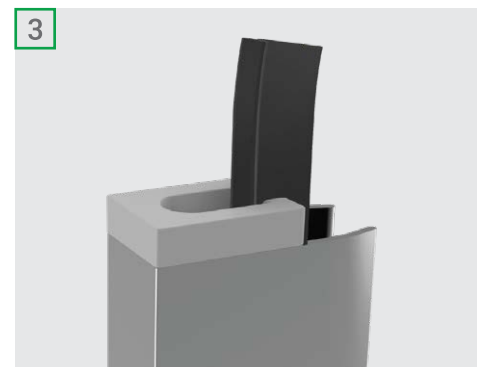

If you are seeking light blocking for a home theatre, bedroom, or conference facility, the Ziptrak® Interior system is the perfect choice. Since the fabric sits within the side track, there are no light gaps present at either side of the blind, unlike most types of roller blinds.

MANUAL OR ELECTRIC OPERATION

SMOOTH TRACK-GUIDED OPERATION

Advanced light control

SMOOTH OPERATION

Ziptrak® Spring-Balanced technology permits effortless smooth operation. Simply push the blind up or pull the blind down and your Ziptrak® blind will stay where you leave it. Easy to use and child safe.