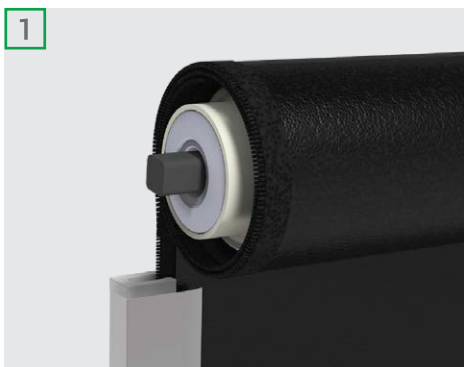

If you are seeking light blocking for a home theatre, bedroom, or conference facility, the Ziptrak® Interior system is the perfect choice. Since the fabric sits within the side track, there are no light gaps present at either side of the blind, unlike most types of roller blinds.

Superior insulation.*

Leave at any height.

Fingertip control.

Light blackout.*

Robust and durable.

* Features depend on the type of fabric selected.

SUN AND UV PROTECTION

EXCEPTIONAL LIGHT BLOCKOUT

MANUAL OR ELECTRIC OPERATION

SMOOTH TRACK-GUIDED OPERATION

Advanced light control

SMOOTH OPERATION

Ziptrak® Spring-Balanced technology permits effortless smooth operation. Simply push the blind up or pull the blind down and your Ziptrak® blind will stay where you leave it. Easy to use and child safe.

Optional motorisation is available for one-touch convenience.

STYLISH PELMET

The aluminium pelmet offers stylish and robust protection to the blind, along with superior insulation and light blocking capabilities. The slim and discreet system blends easily with your home décor.