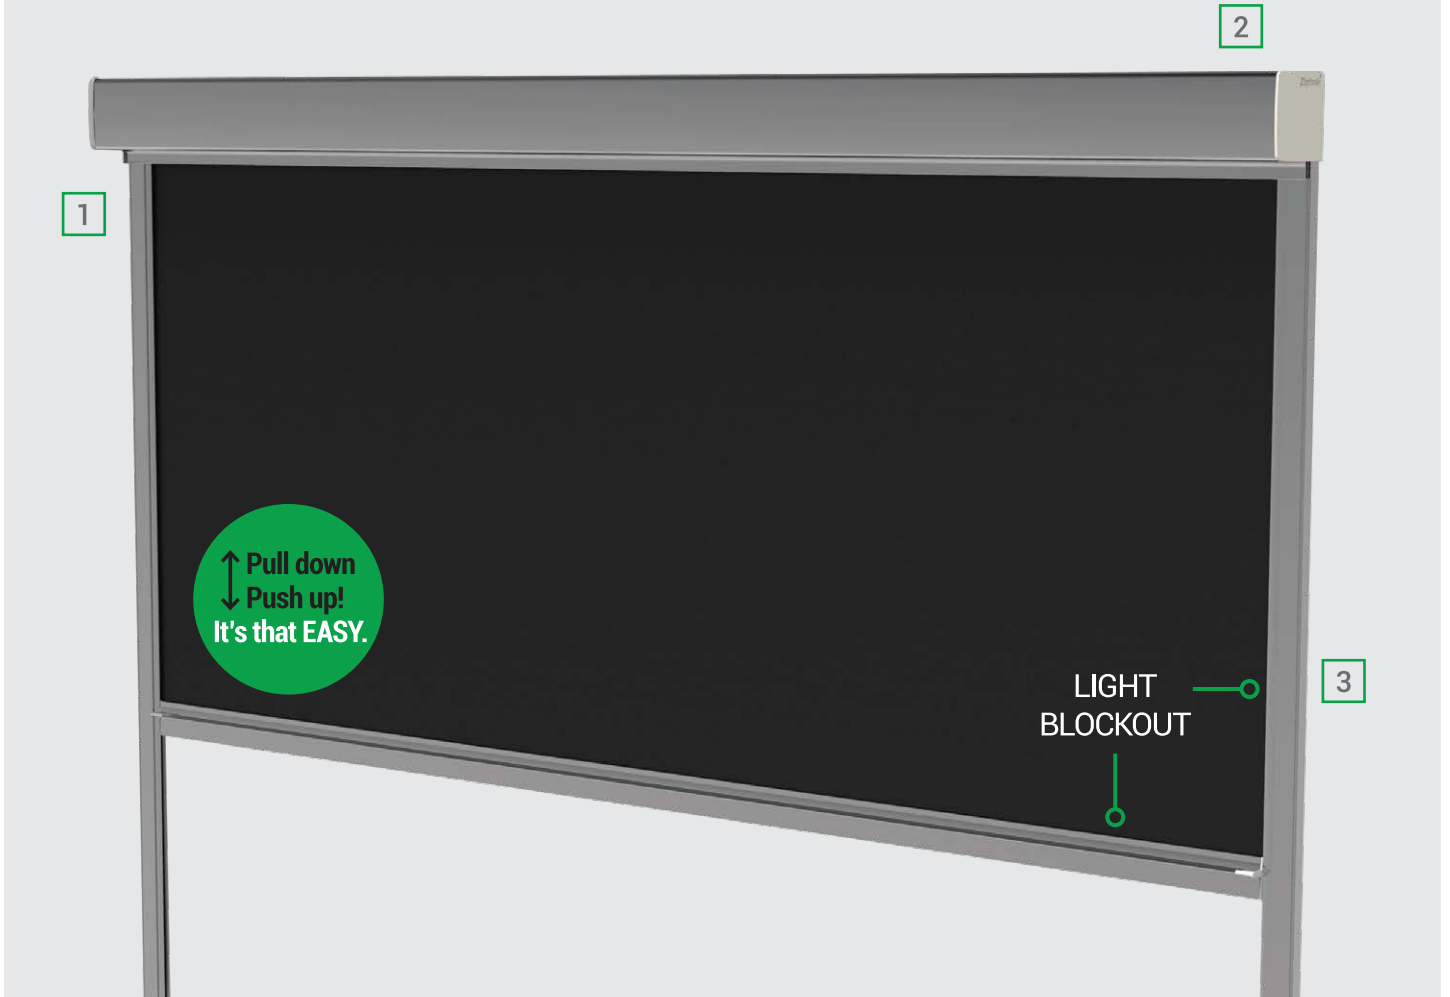

If you are seeking light blocking for a home theatre, bedroom, or conference facility, the Ziptrak® Interior system is the perfect choice. Since the fabric sits within the side track, there are no light gaps present at either side of the blind, unlike most types of roller blinds.

Superior insulation.*

Leave at any height.

Fingertip control.

Light blackout.*

Robust and durable.

* Features depend on the type of fabric selected.

SUN AND UV PROTECTION

EXCEPTIONAL LIGHT BLOCKOUT

MANUAL OR ELECTRIC OPERATION

SMOOTH TRACK-GUIDED OPERATION

Advanced light control

SMOOTH OPERATION

Ziptrak® Spring-Balanced technology permits effortless smooth operation. Simply push the blind up or pull the blind down and your Ziptrak® blind will stay where you leave it. Easy to use and child safe.